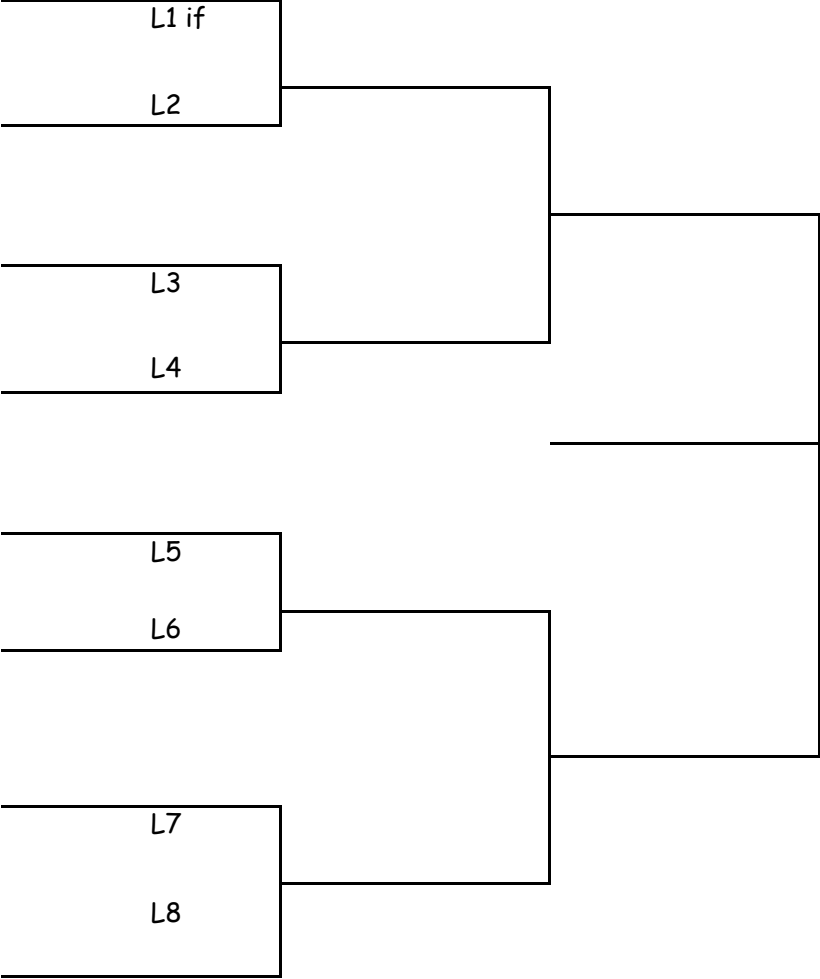

PRO SPORTS CLUB WASHINGTON GAMES TOURNAMENT

JULY 16-18, 2010

MEN'S B CONSOLATION