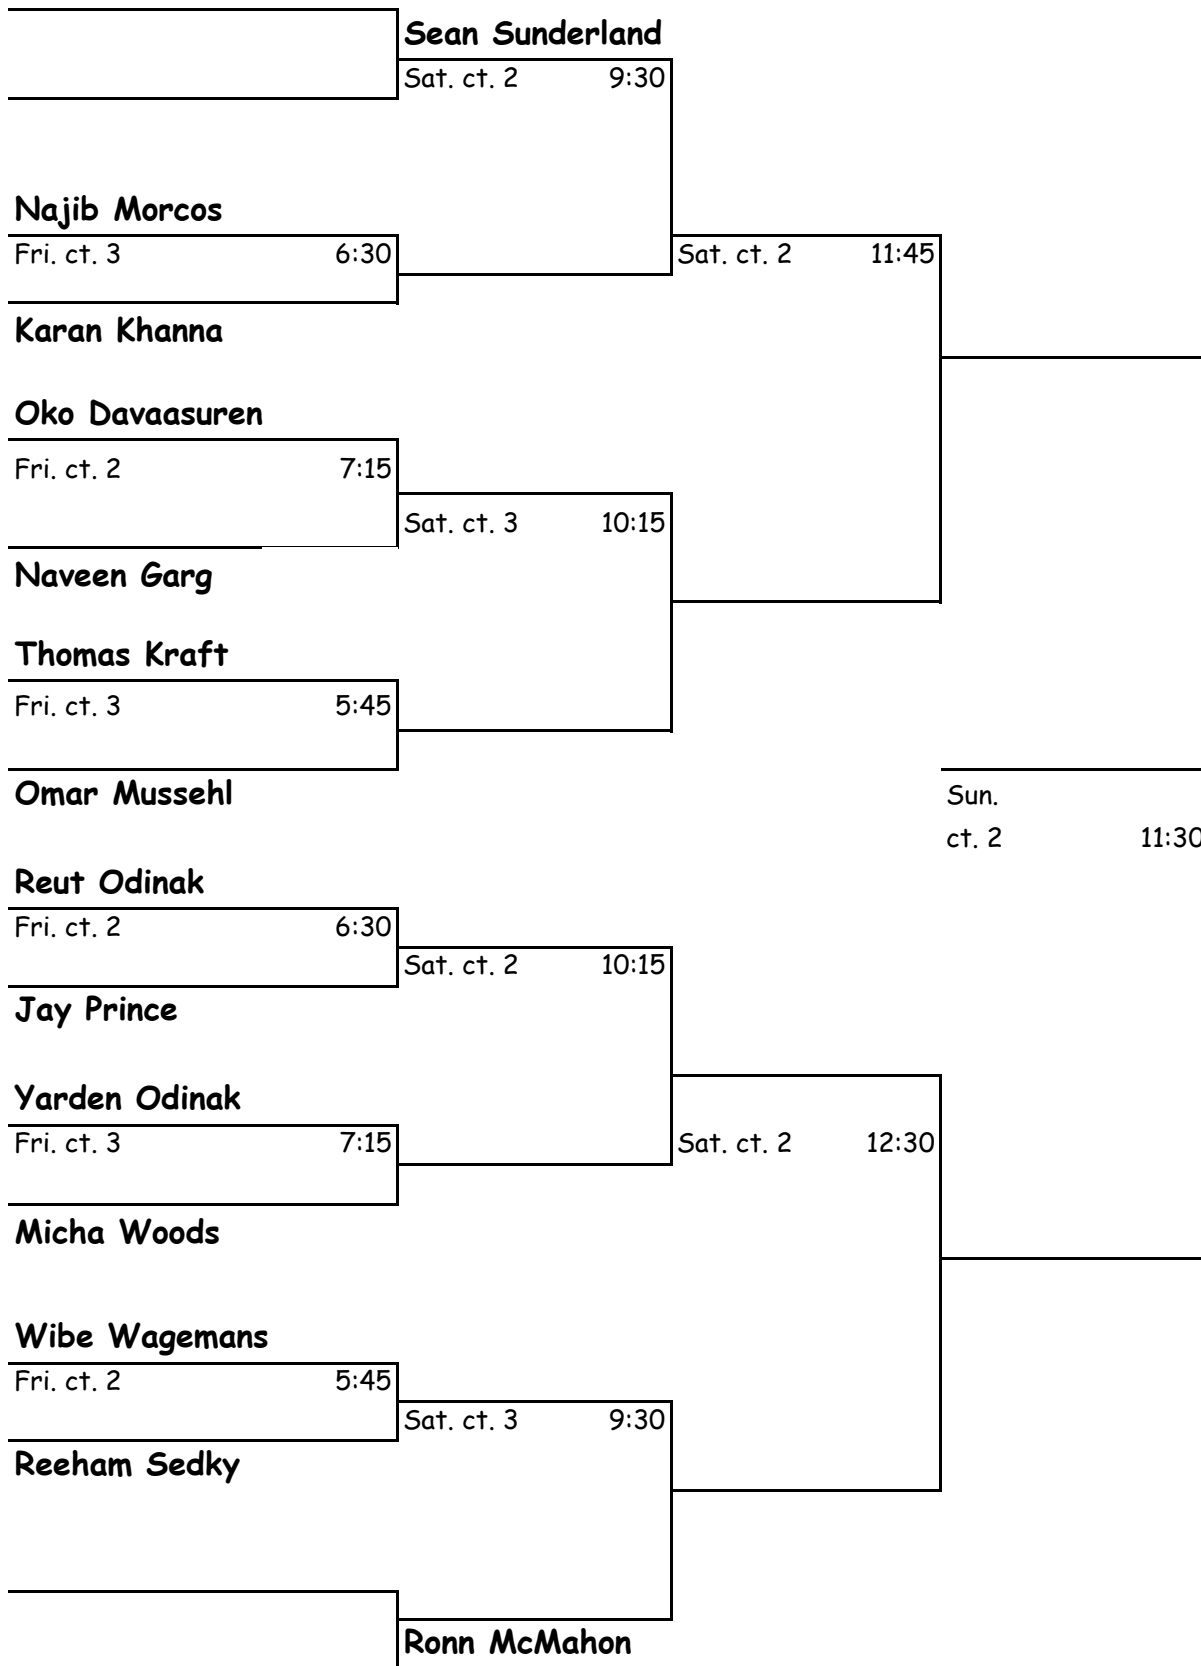

PRO SPORTS CLUB
WASHINGTON GAMES TOURNAMENT JULY 16-18, 2010
MEN'S A