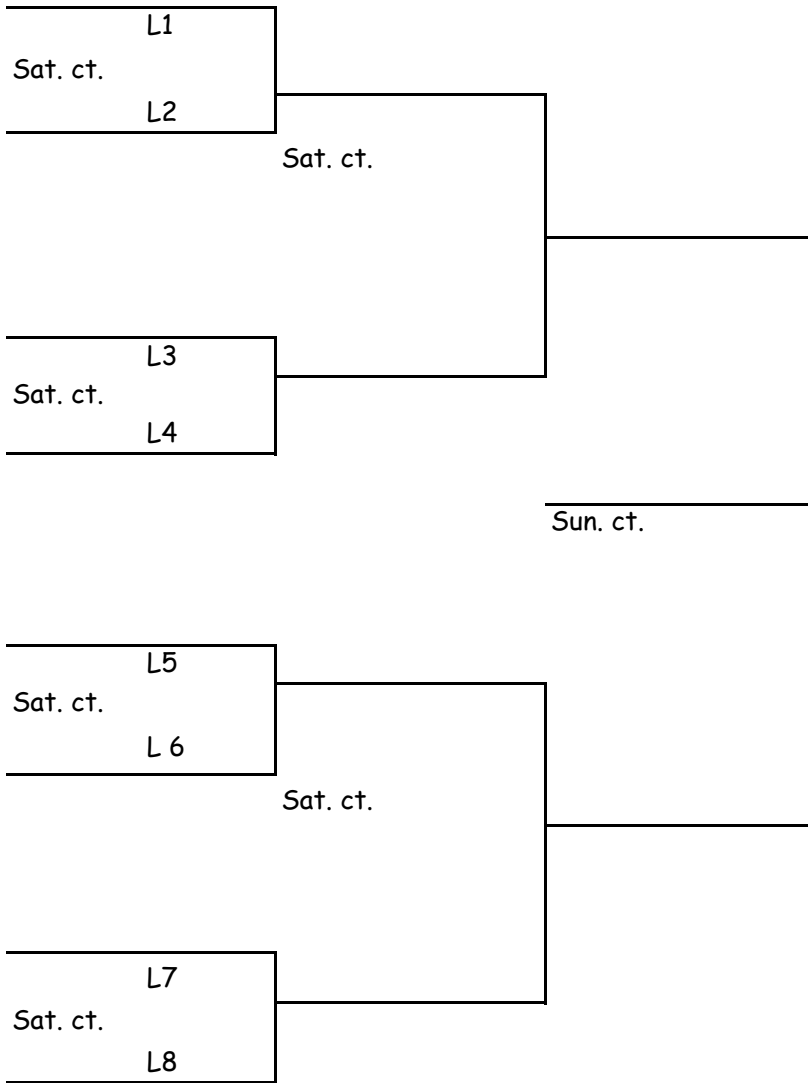

PRO SPORTS CLUB WASHINGTON GAMES TOURNAMENT

JULY 16-18, 2010

MEN'S C CONSOLATION