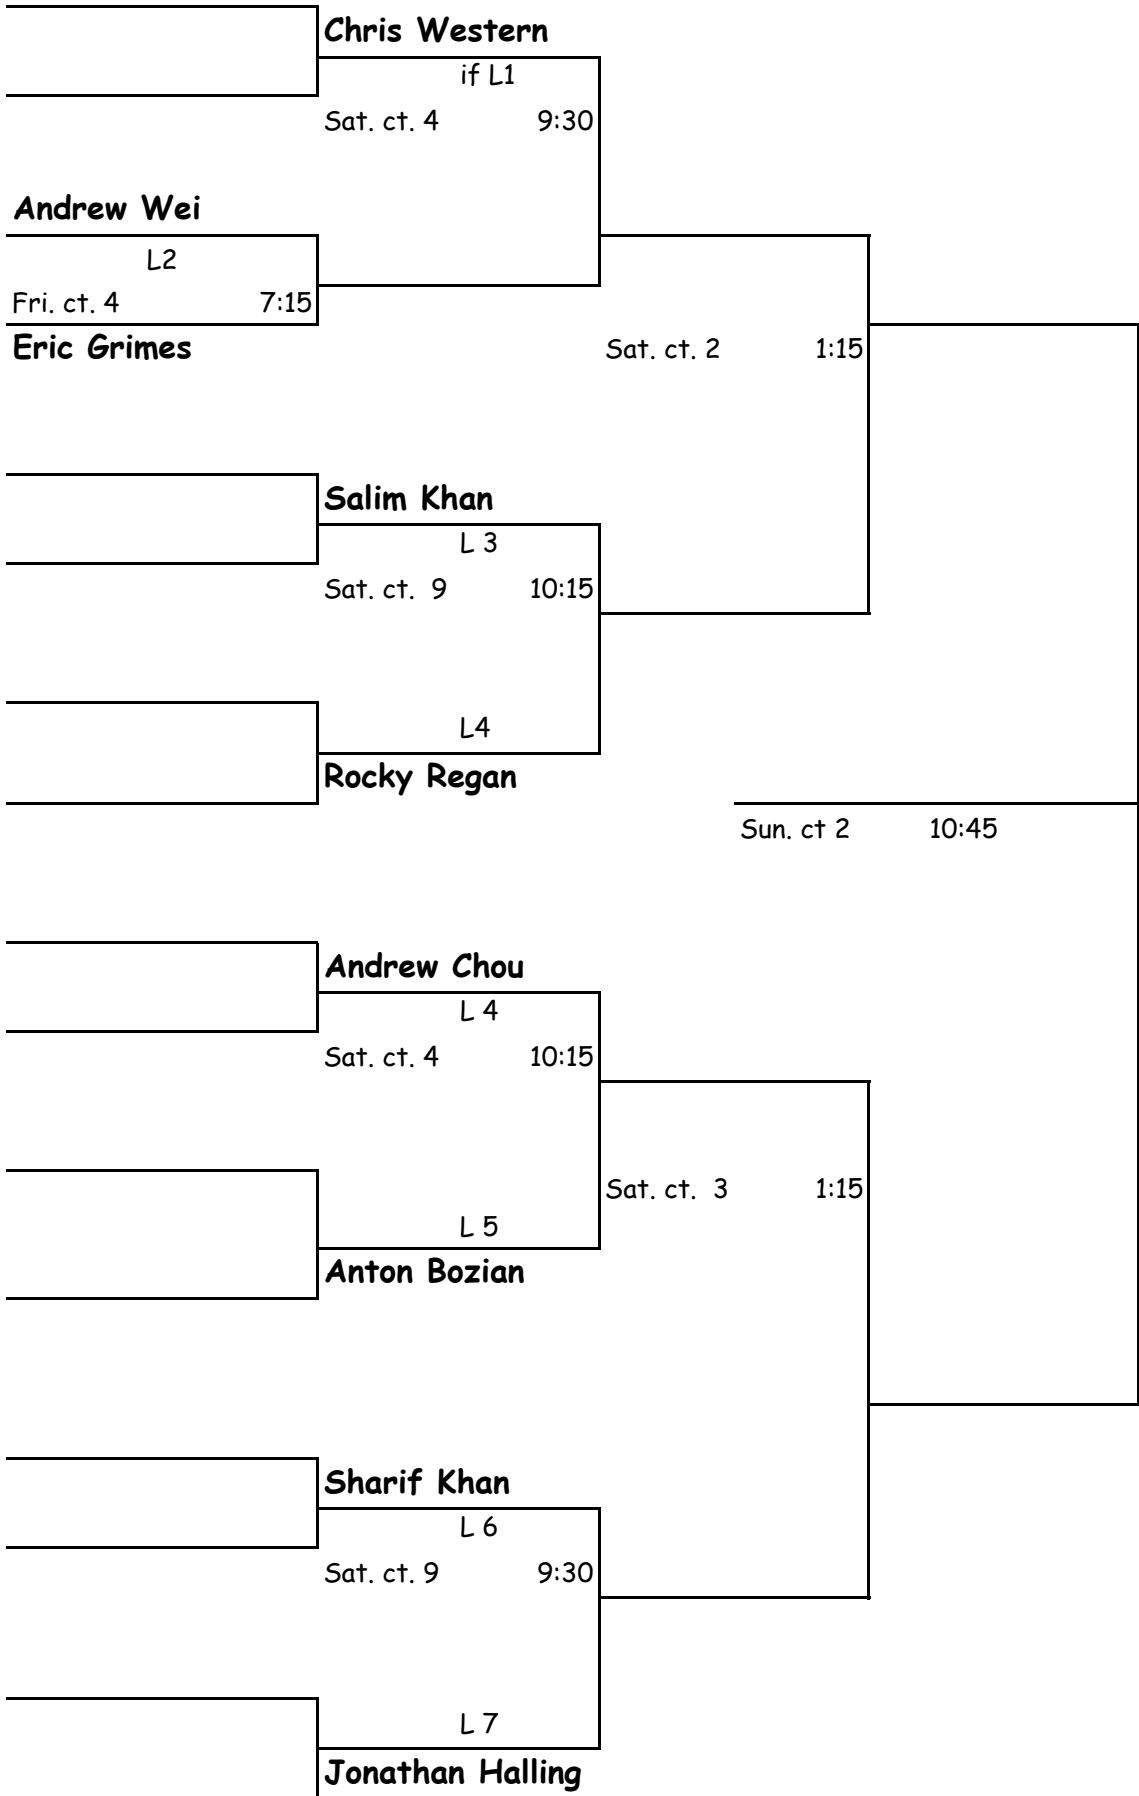

PRO SPORTS CLUB WASHINGTON GAMES TOURNAMENT
JULY 16-18, 2010 MEN'S B