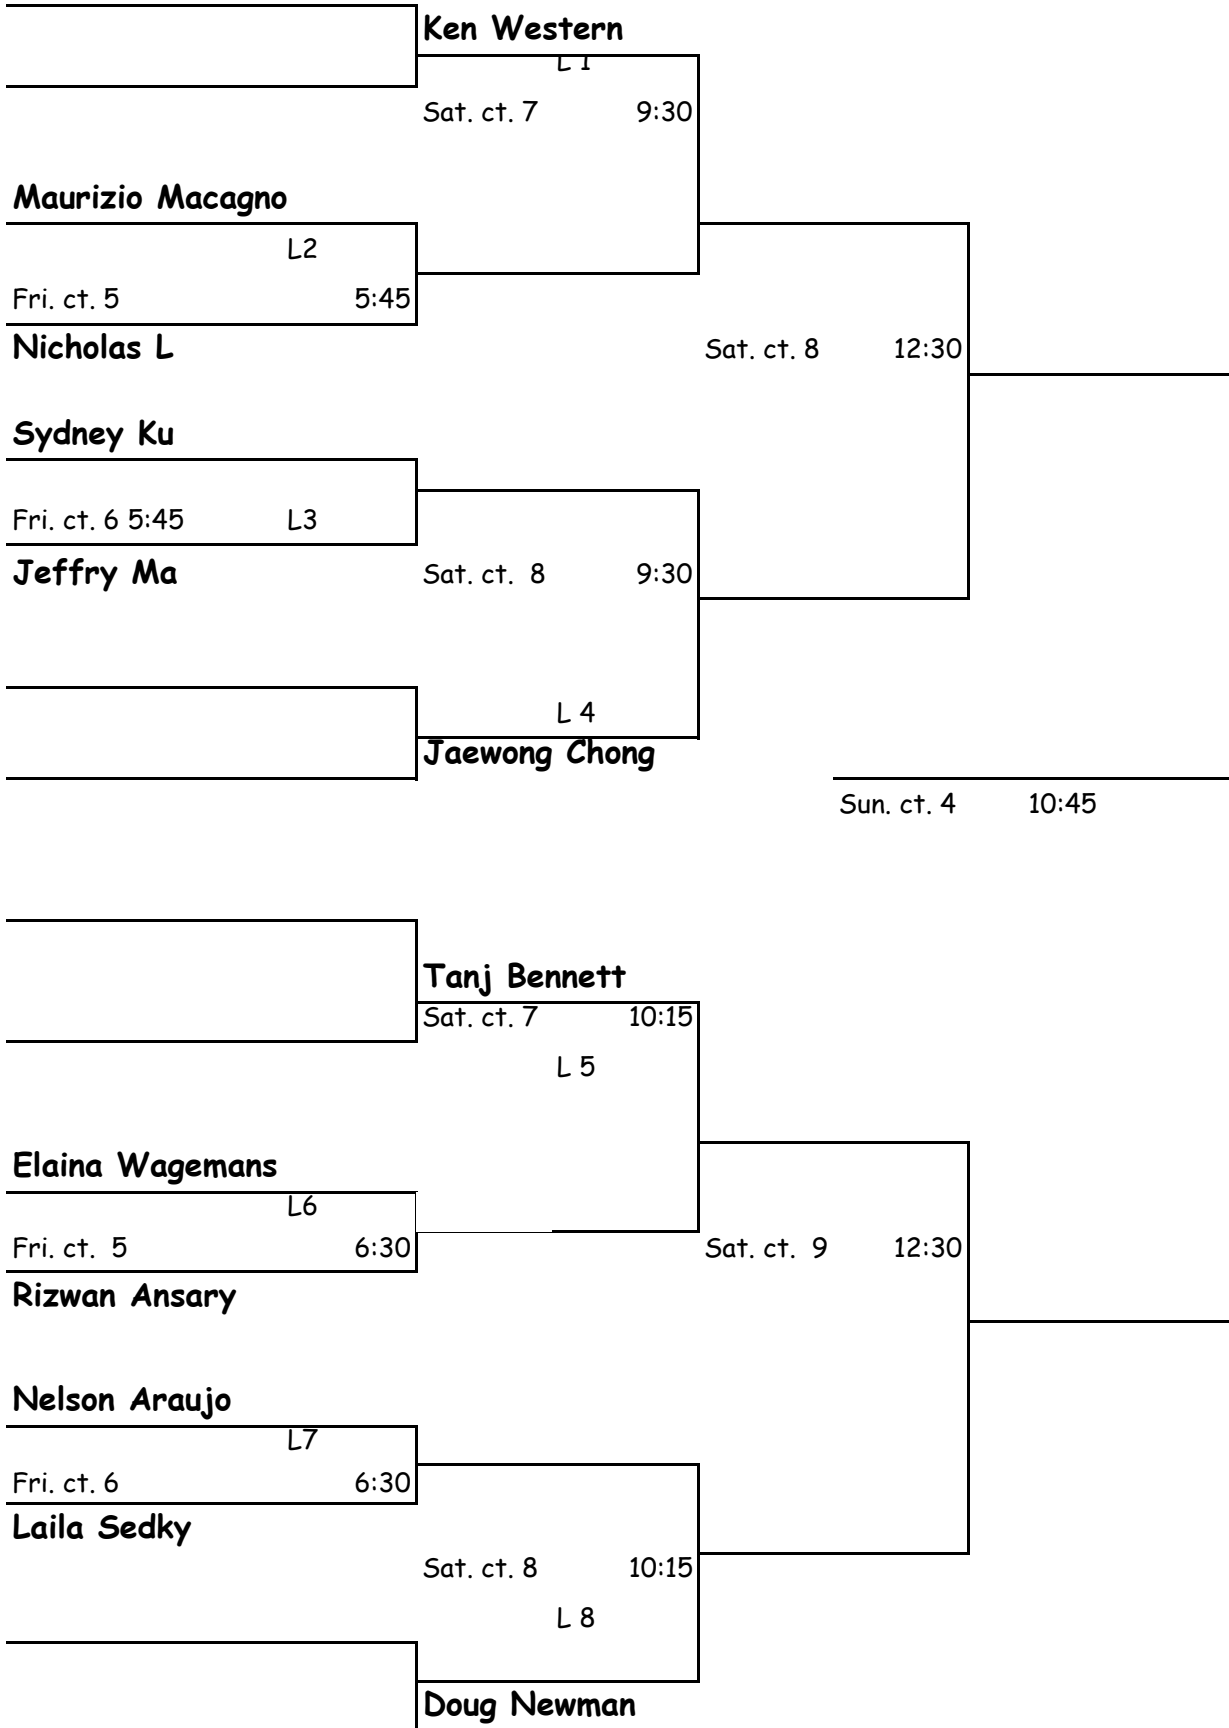

PRO SPORTS CLUB WASHINGTON GAMES TOURNAMENT
JULY 16-18, 2010 MEN'S C