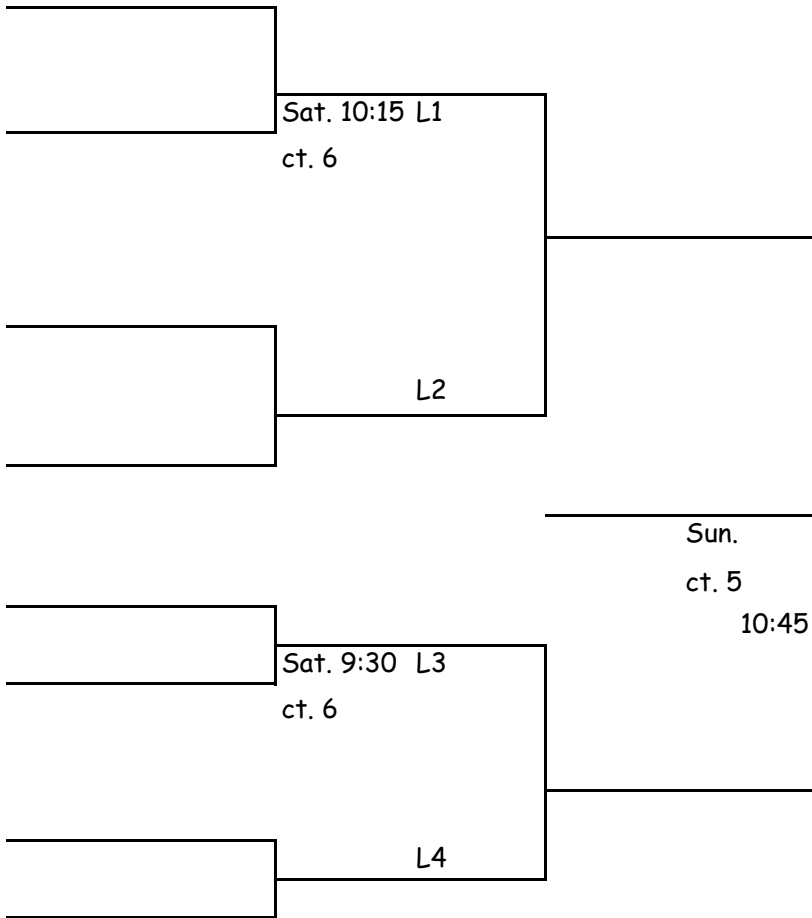

PRO SPORTS CLUB WASHINGTON GAMES TOURNAMENT

JULY 16-18, 2010

MEN'S A -40 CONSOLATION